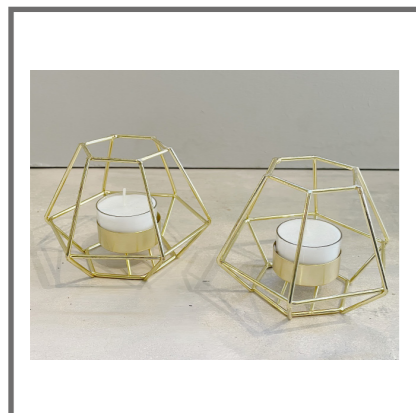

GOLD GEOMETRIC TEALIGHT HOLDER (V2)

Price to hire: £1.50 (includes a long burn tealight)

Amount available: 6