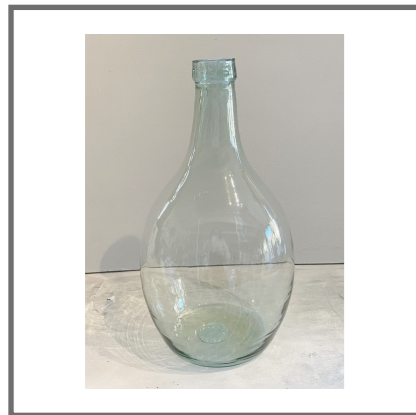

## SILVER MERCURY FOOTED BOWL

Price to hire: £5

Amount available: 4